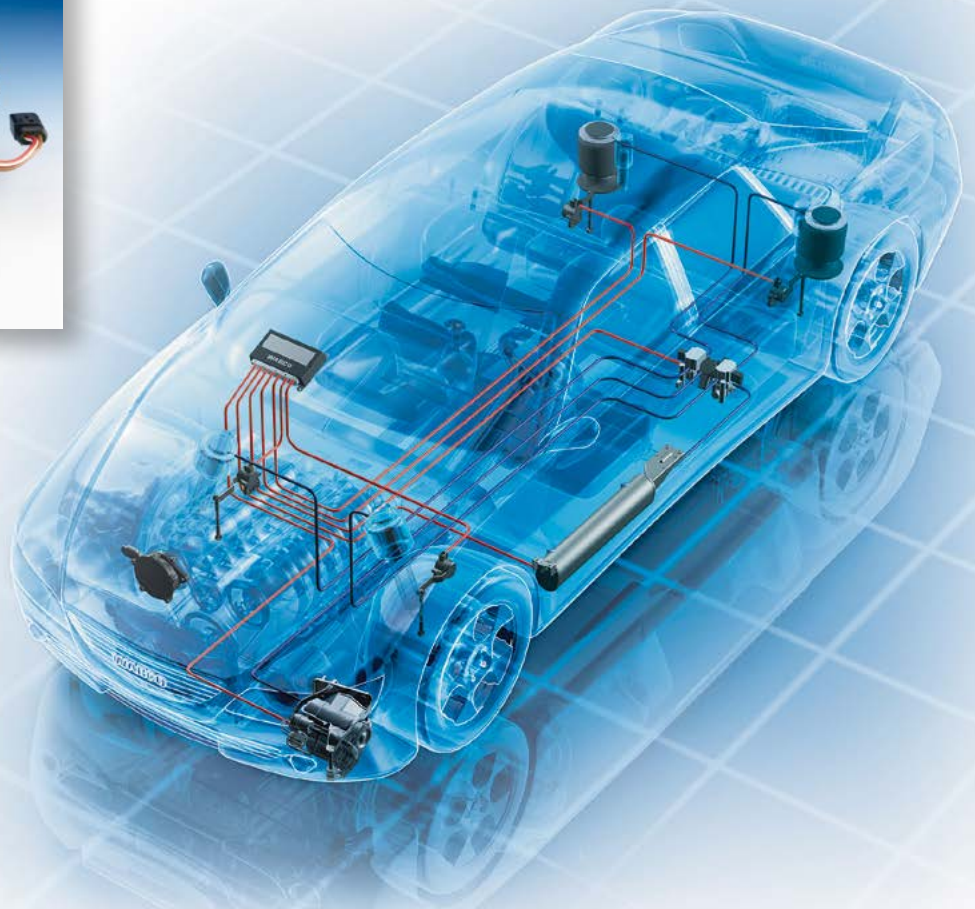

COMPRESSORS FOR PASSENGER CAR AIR SUSPENSION SYSTEMS

Top quality reliable genuine parts

WABCO